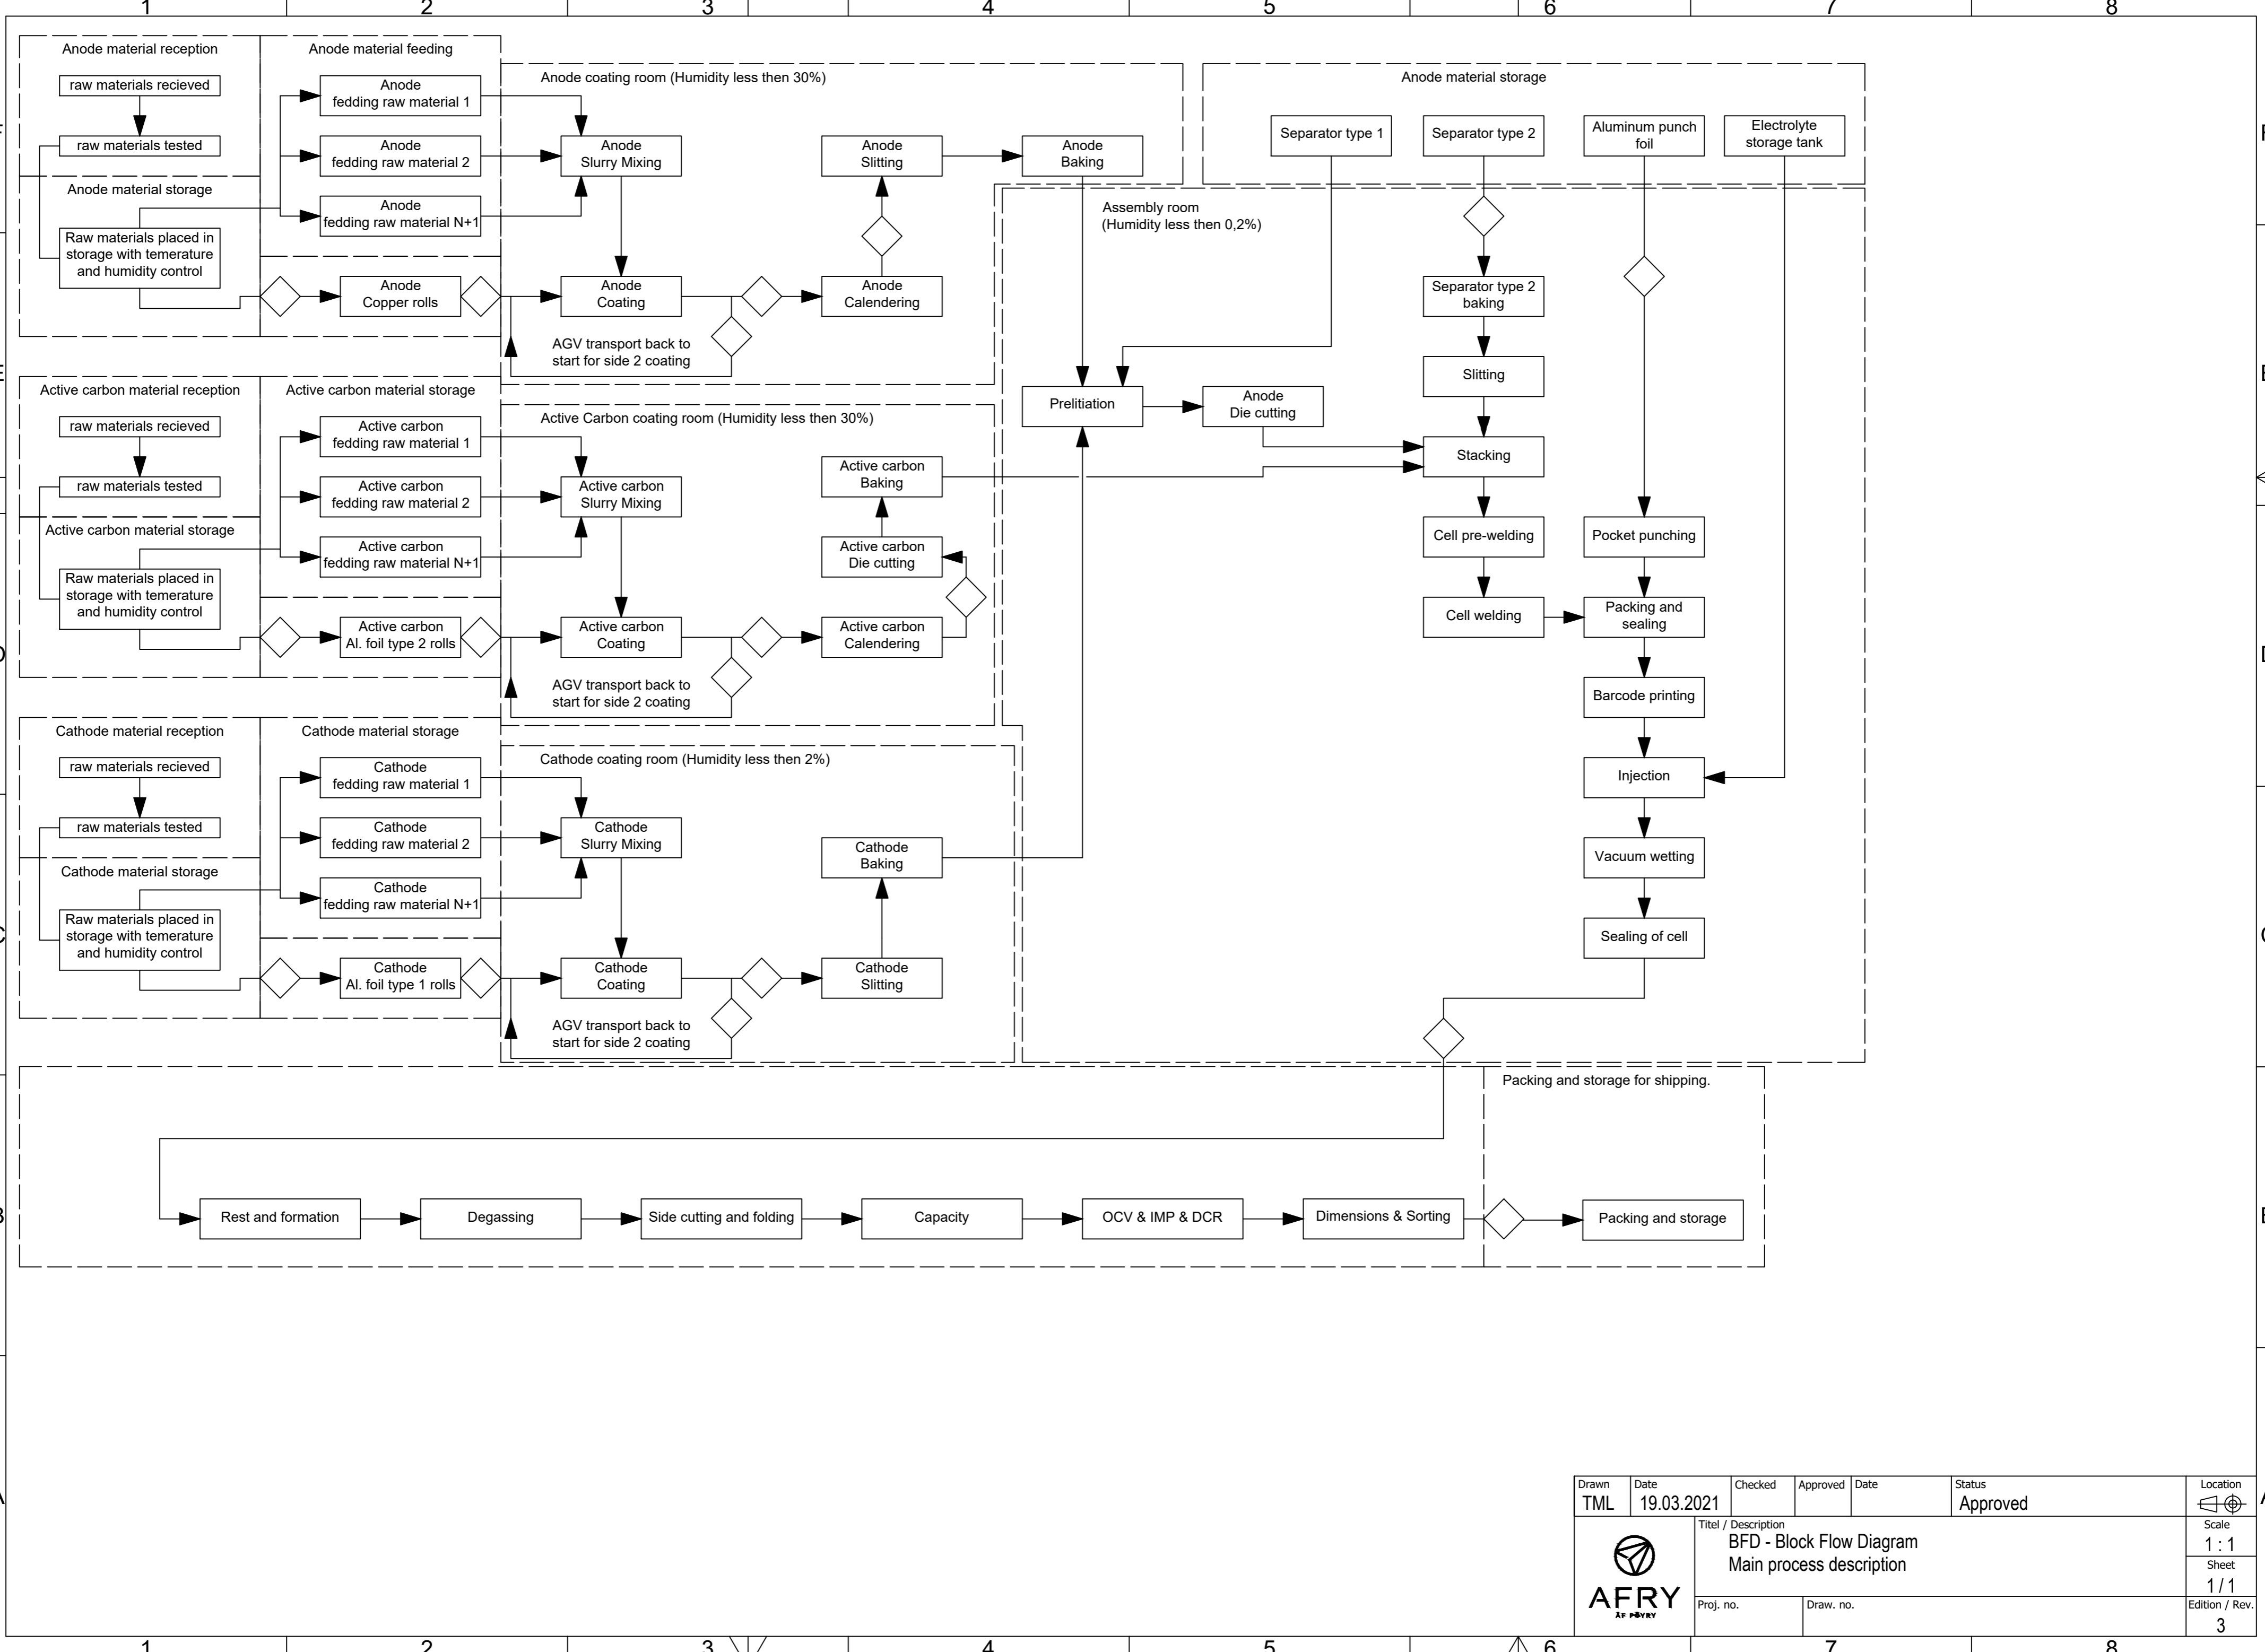

Copyright © 2020 of AFRY.
May not without permission be downloaded
or replicated by any means.

Copyright © 2020 of AFRY.
Får ej utan tillstånd laddas ned eller efterbildas.

Drawn TML	Date 19.03.2021	Checked	Approved	Date	Status Approved	Location
		Titel / Description BFD - Block Flow Diagram Main process description				Scale 1 : 1
		Proj. no.	Draw. no.	Edition / Rev. 3		