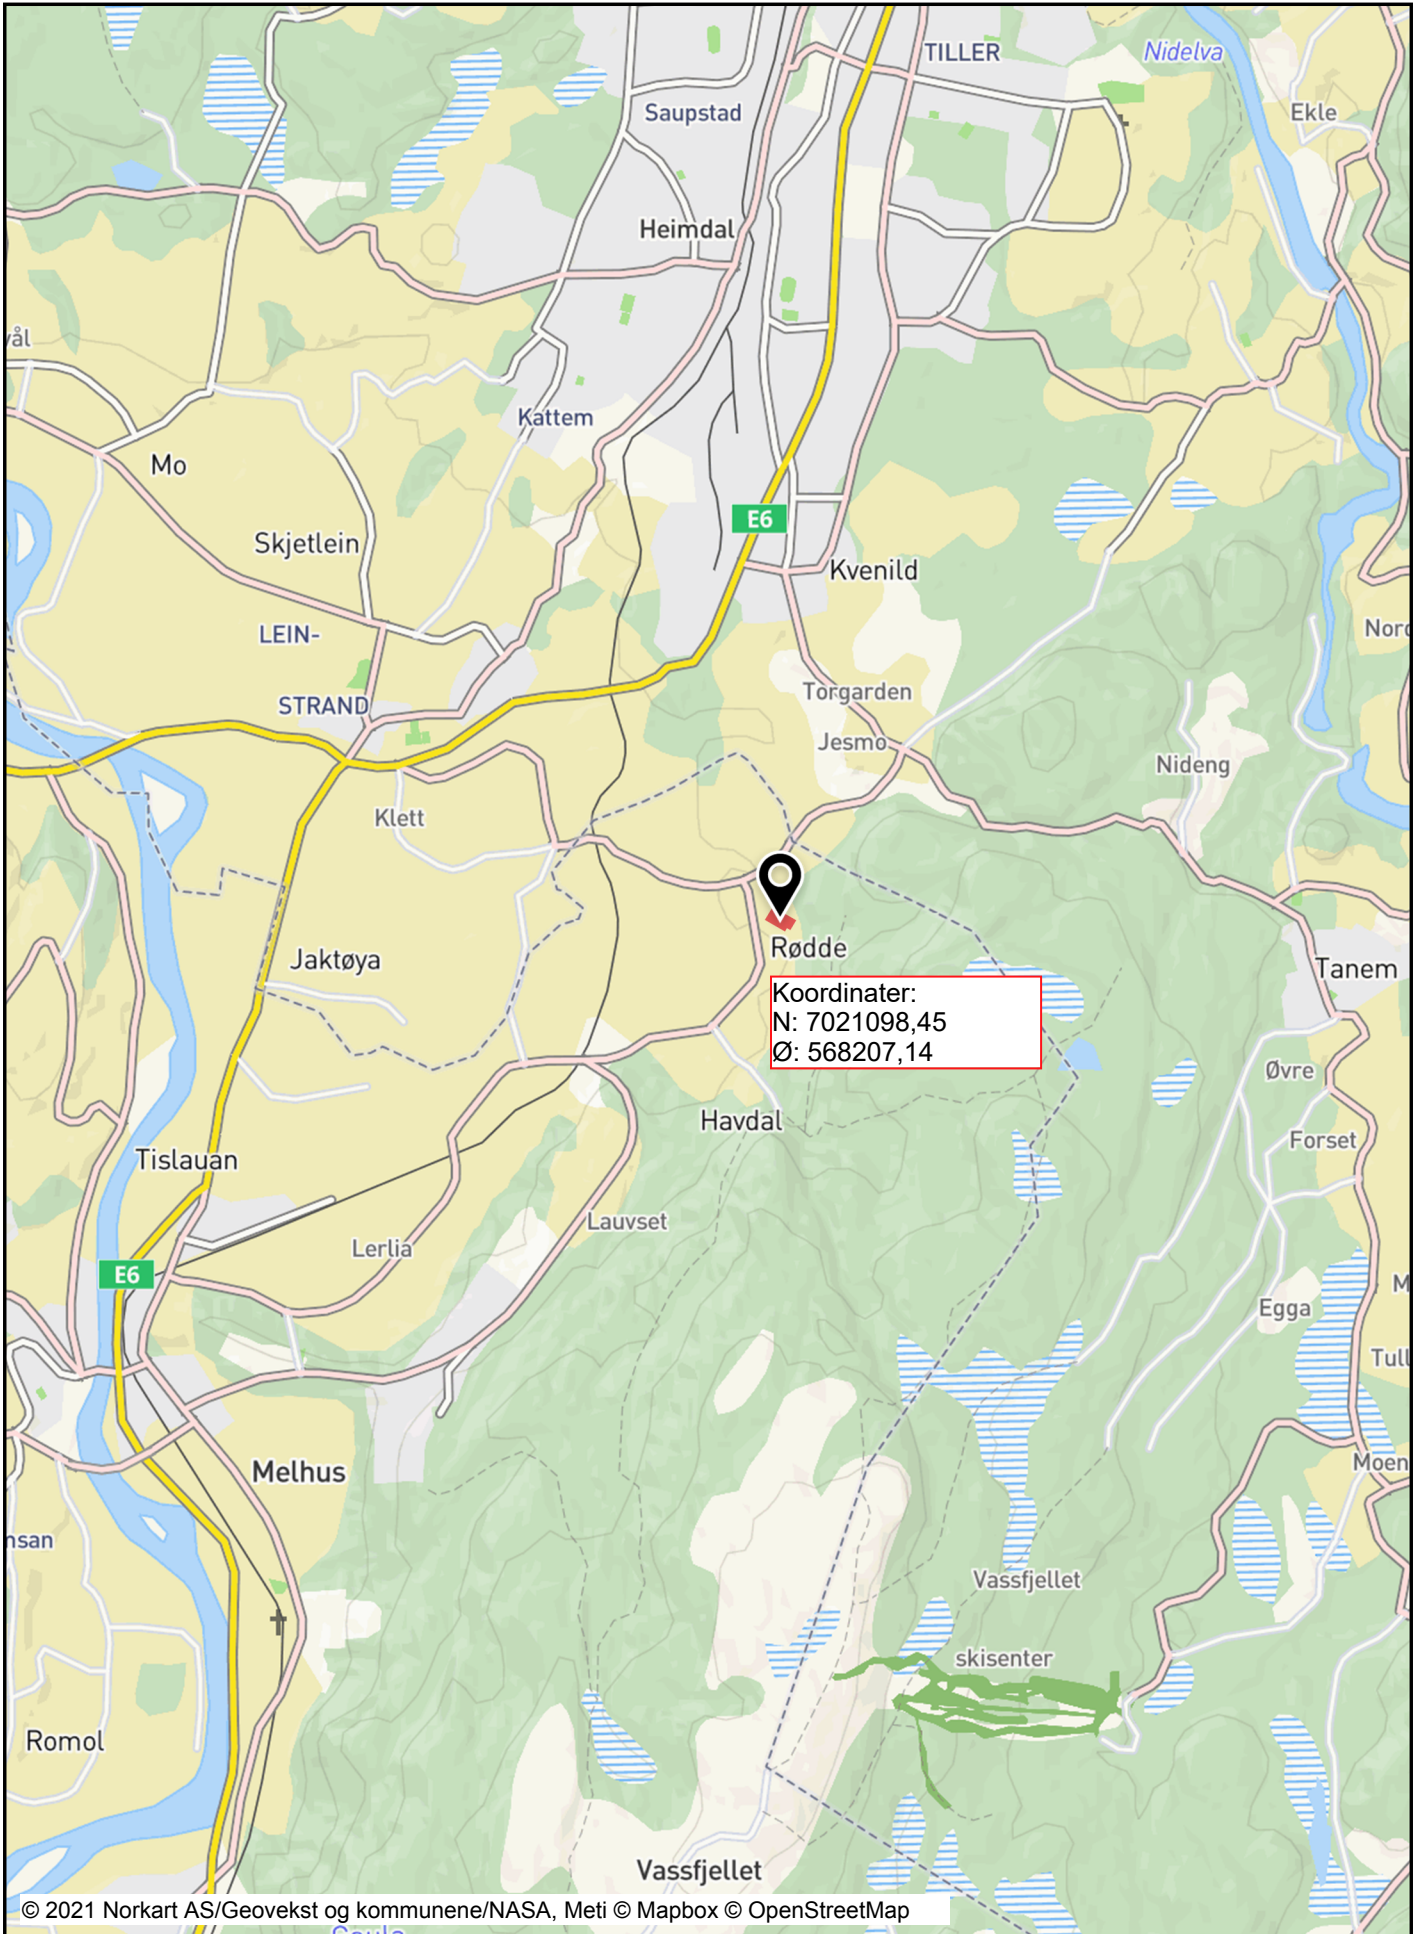

Obversiktskart - Tiltakets plassering

Dato: 13.01.2021

Målestokk: 1:50000

Koordinatsystem: UTM 32N

Tegnforklaring

A large, empty rectangular box with a thin black border, occupying most of the page. It is intended for a drawing or explanation related to the 'Tegnforklaring' (Diagram Explanation) section.